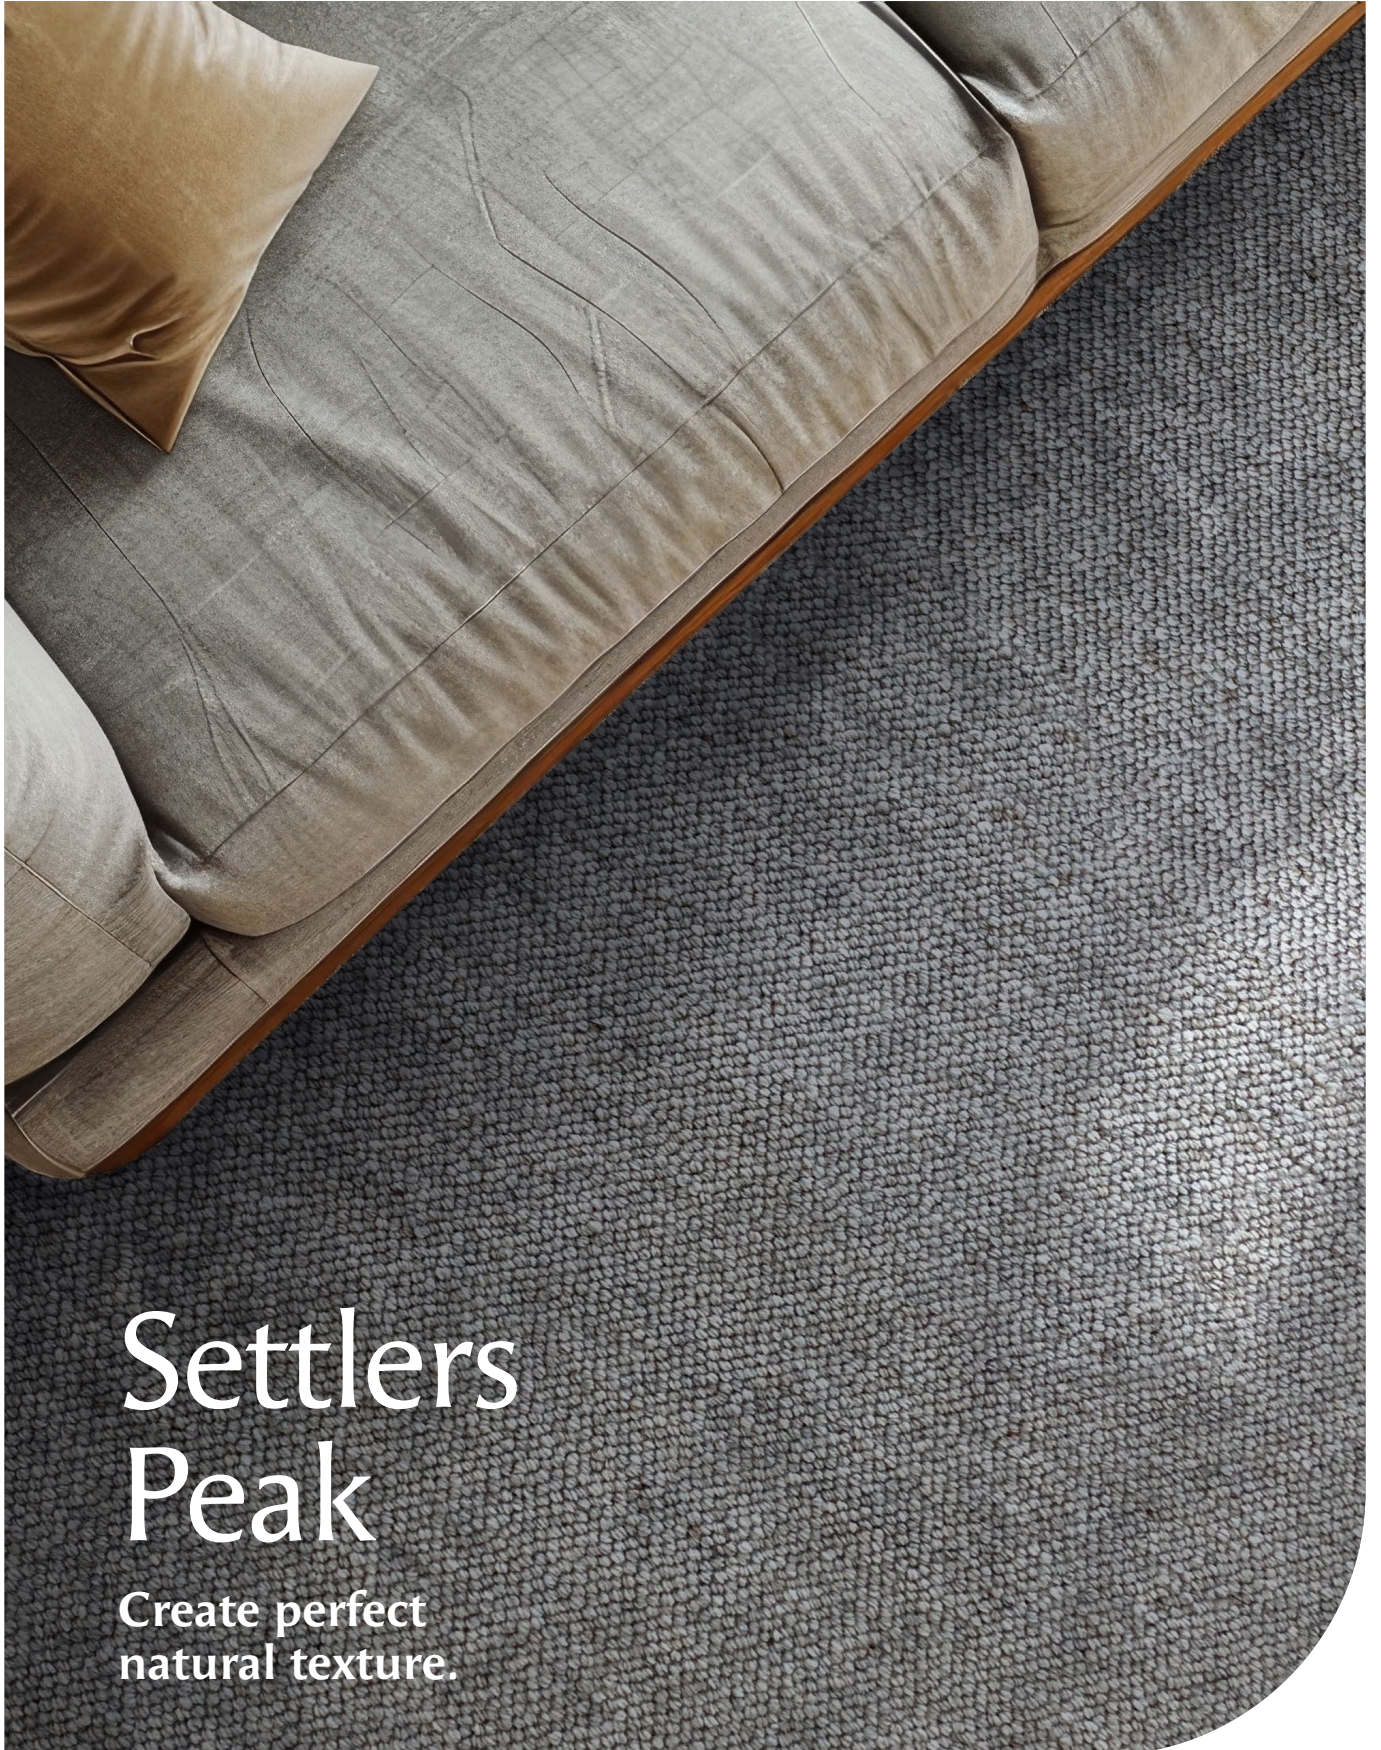

Belgotex®

A world
of perfect
choices_

Settlers Peak

Create perfect
natural texture.

AUBURN RIDGE | IRONBARK

Settlers Peak

Manufactured in Australia, Settlers Peak is a classic loop pile wool carpet made from quality yarn that has been proven under local conditions. Designed to elevate your home with the warmth and softness underfoot that only wool can bring, the Settlers Peak range comes in a timeless muted colour palette, allowing the natural characteristics of this incredible fibre to take centre stage.

SNOWBERRY

BOTTLEBRUSH

ACACIA

WATTLE

IRONBARK

Colours shown may vary slightly from the actual product and should be used as a guide only.

100% WOOL	YARN WEIGHT 1084g/m ² / 32oz/yd ²
PILE HEIGHT 8.5mm	TOTAL THICKNESS 11.5mm
WIDTH 3.66m Wide	EXTRA HEAVY DUTY RESIDENTIAL LIGHT DUTY COMMERCIAL